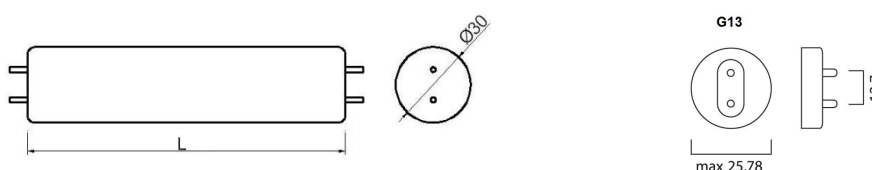

LED powered by

Application:

Car park, hospital, schools, retail shops, offices, public places, warehouse, factories, corridors and etc.

Specification:

Model Number	E10W-600	E14W-900	E18W-1200	E25W-1500	E36W-2400
Input Voltage (V)	AC 85 – 265V; 50 / 60HZ				
Input Wattage (W)	10W	14W	18W	25W	36W
Input Current (mA)	48mA	70mA	85mA	110mA	160mA
Power Factor	> 0.95				
Color Temperature	3000K / 4000K / 6000K				
CRI	80				
Luminous Flux (Lm)	930 lm	1390 lm	1850 lm	2300 lm	3700 lm
Beam angle	140°				
Ambient Temperature	-25°C ~ 50°C				

Dimensions:

General Characteristics:

Model Number	Tube Option (T/F)	Dimension (L)	Color Temperature	Cap-Base
E10W-600	Transparent/Frosted	600 mm (590 mm)	3000K / 4000K / 6000K	G13
E14W-900	Transparent/Frosted	900 mm (890 mm)	3000K / 4000K / 6000K	G13
E18W-1200	Transparent/Frosted	1200 mm (1190 mm)	3000K / 4000K / 6000K	G13
E25W-1500	Transparent/Frosted	1500 mm (1490 mm)	3000K / 4000K / 6000K	G13
E36W-2400	Transparent/Frosted	2400 mm (2370 mm)	3000K / 4000K / 6000K	G13

Order Code = Model No. / (Transparent /Frosted) / Color Temperature

For example: E18W-1200/F/6000K

It represents the order of a 1200 mm (4-foot) unit with frosted plastic tube and the color temperature is 6000K.

Packaging Details:

	E10W-600	E14W-900	E18W-1200	E25W-1500	E36W-2400
Weight/pcs (kg)	0.22	0.32	0.42	0.62	0.9
Quantity/carton (pcs)	60	30	20	20	15
Carton Weight (kg)	17	16	15	15	17
Carton Size (cm)	62*36*23	125*19*23	165*19*16	165*19*16	245*19*12